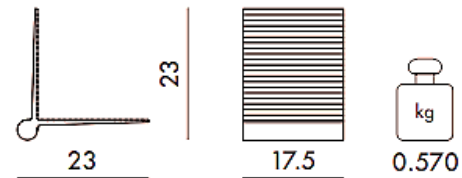

Kite

Kite Shelf is the essentially styled shelf which is as light as a kite. Thanks to its small size, it adapts easily to all spaces and can be used to create different arrangements.

Brand: **KARTELL**

Item type: Shelf

Item code: 8060/AM

Designer: Patricia Urquiola

Color: Amber

Dimension: 23 x 23 x 17.5 cm

Please click the link for more option and finishes:

https://www.kartell.com/IT/it/patricia-urquiola/kite-shelf/08060?variantName=x_colorVariant&variantValue=AM